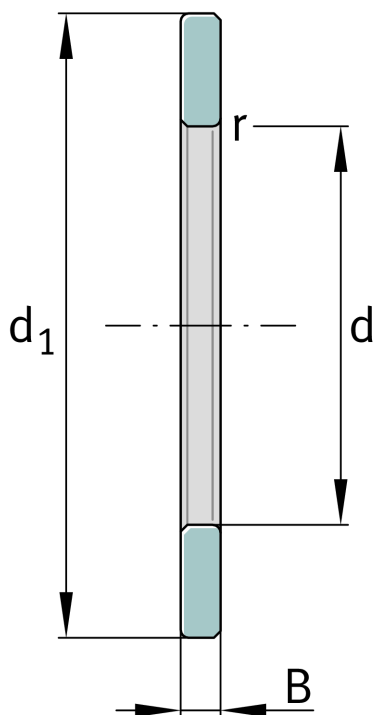

**WS89312**

Shaft locating washer

Schaeffler ID:  
0000256070000Axial cylindrical roller bearings 893, single  
direction, comprising K893, GS, WS

## Technical information

**Main Dimensions & Performance Data**

d	60 mm	Bore diameter
d <sub>1</sub>	110 mm	Lip diameter shaft washer
B	10.5 mm	Height shaft washer
	0.532 kg	Weight

**Mounting dimensions**

r <sub>min</sub>	1.1 mm	minimum chamfer dimension
------------------	--------	---------------------------